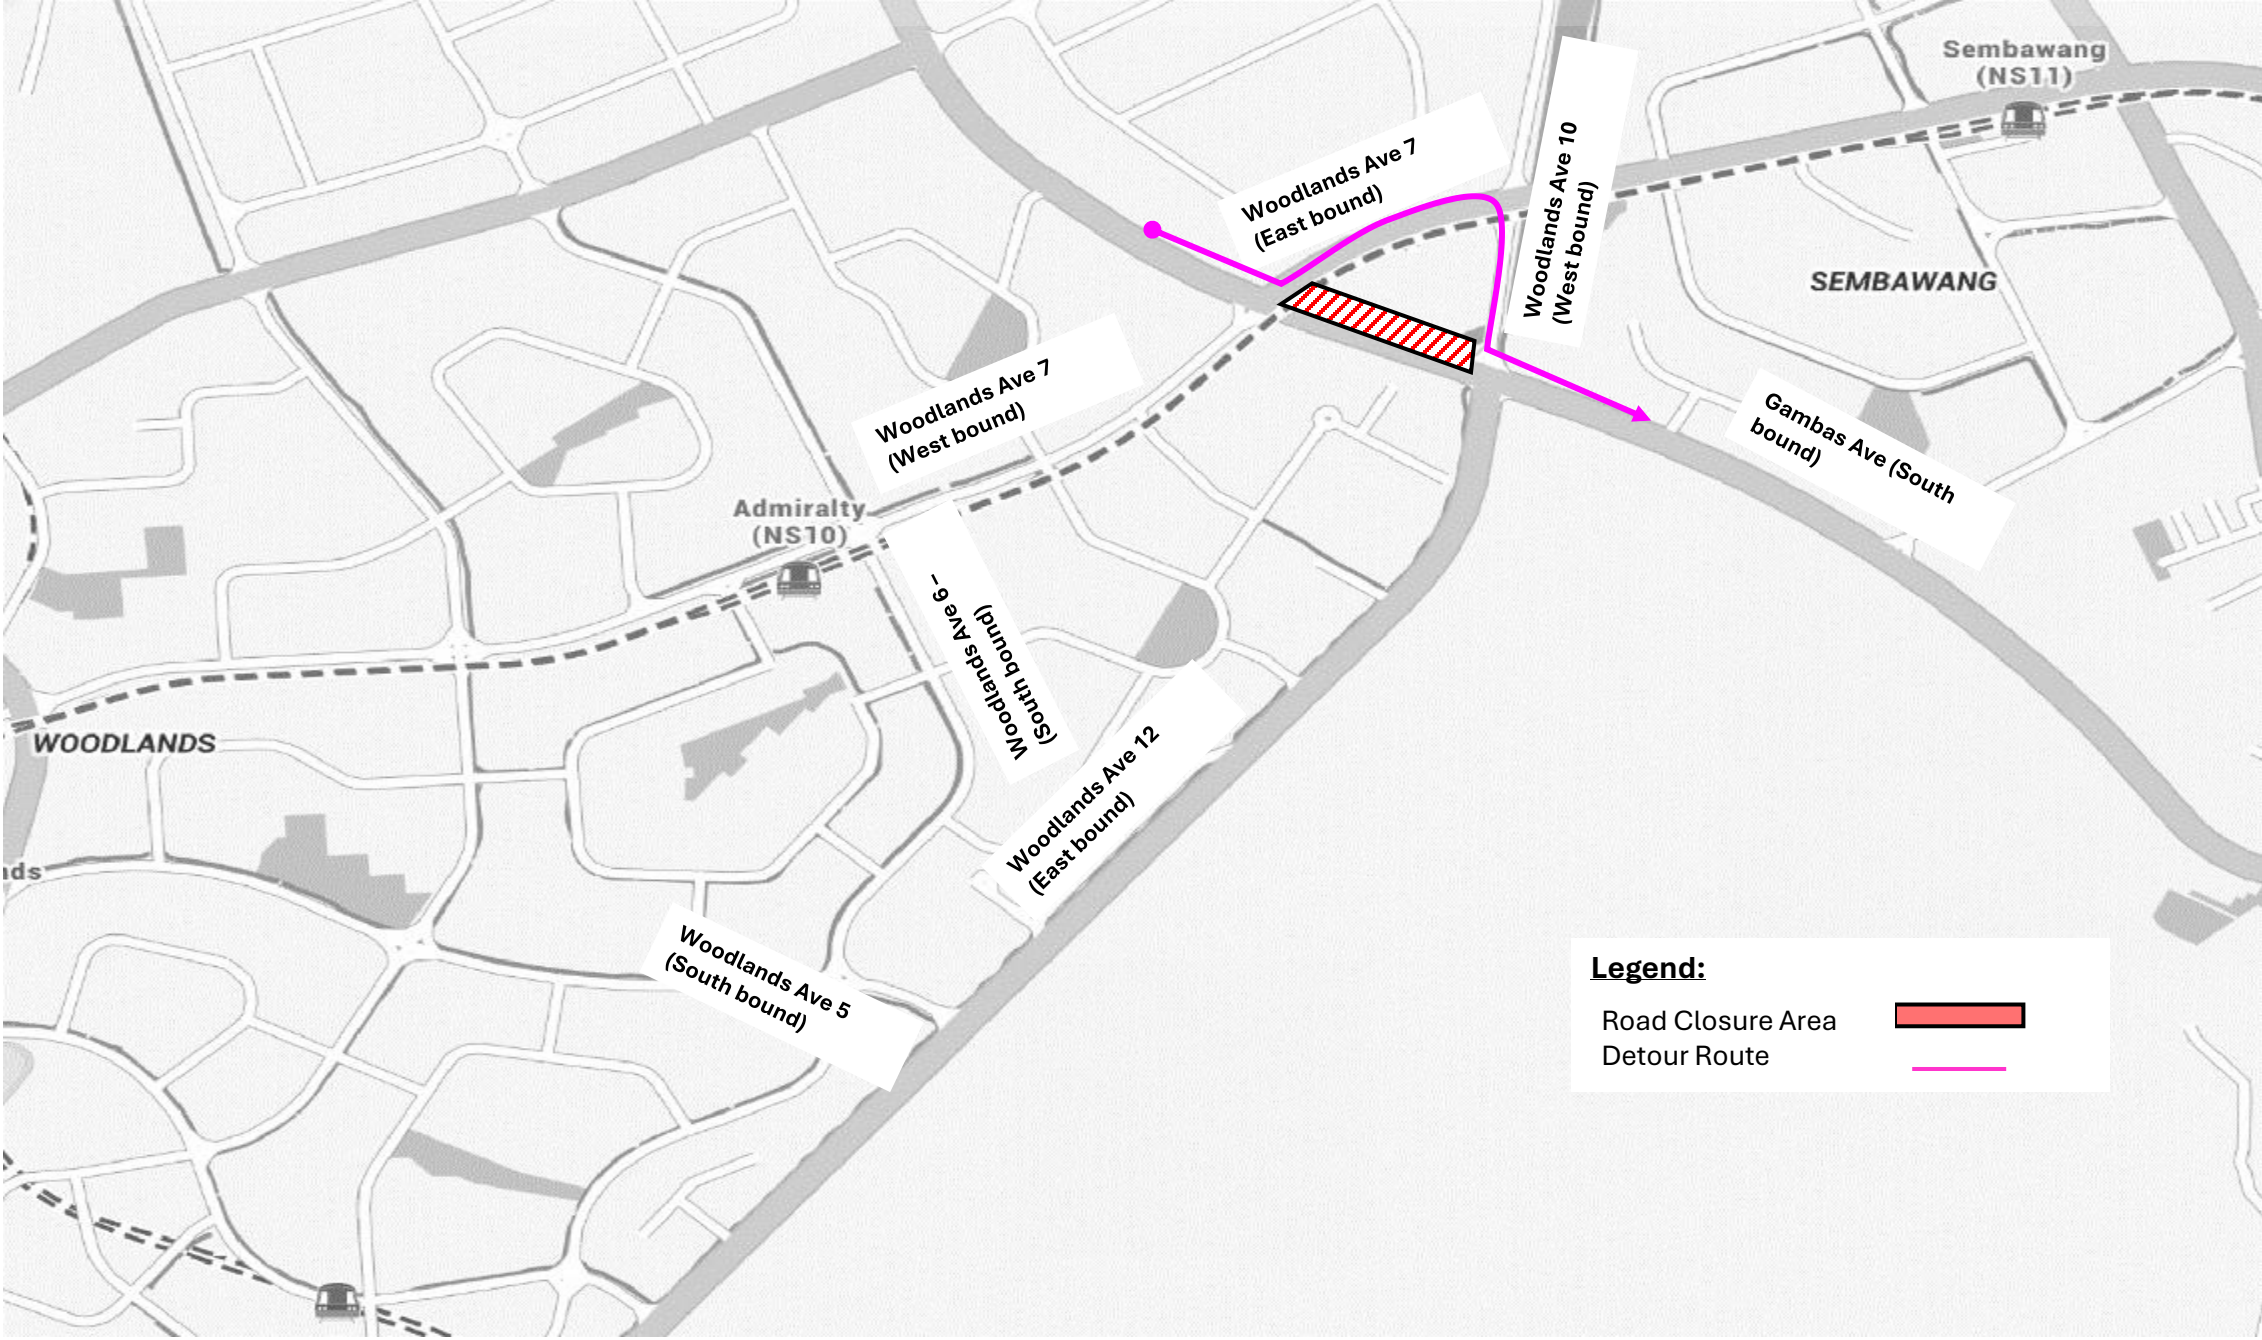

28 March 2026 to 27 March 2027

Legend:

Road Closure Area	
Detour Route	